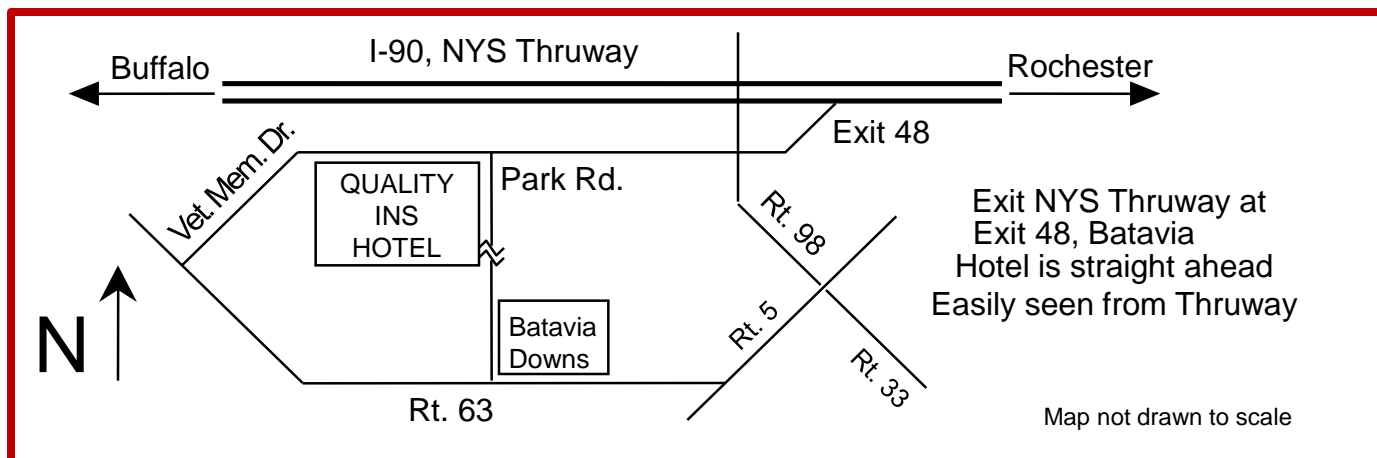

All aboard for the
Largest Model Train event
in Western New York...

G.S.M.E.

The Great

BATAVIA

Train Show

November, 12th, 2017

Quality Inns and Suites Hotel

(Formerly the Clarion Motel)

Batavia, NY

9:30 AM to 3:30 PM

- All railroad merchandise! No toys or dolls!
- The most popular train show in Western NY
- Model trains, books, videos, and railroad items

Admission: \$5.00 / Under 18 yrs.- \$2.00 / Under 13 yrs.- Free